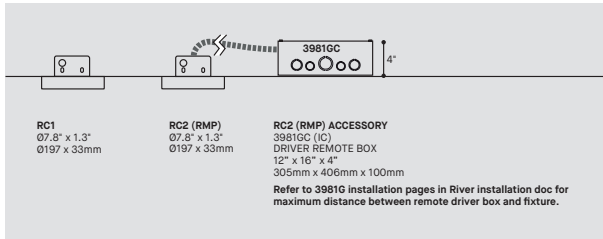

DRIVER OPTION OPTION DE PILOTE

ORDERING SPECIFICATION	SPÉCIFICATION DE COMMANDE	CODE	
MODEL MODÈLE			
4803-S38	RIVER SQUARE PENDANT 38"		
4803-S56	RIVER SQUARE PENDANT 56"		
4803-S72	RIVER SQUARE PENDANT 72"		
LIGHT SOURCE SOURCE LUMINEUSE		LED	
LED	REGULAR OUTPUT		
COLOR TEMPERATURE TEMPÉRATURE DE COULEUR			
22	2200K		
27	2700K		
30	3000K		
35	3500K		
COLOR RENDERING INDEX (CRI) INDICE DE RENDU DE COULEUR (IRC)		90	
90	90+ CRI		
VOLTAGE VOLTAGE			
120V	120 VOLT		
277V	277 VOLT		
CONTROL OPTION OPTION DE CONTRÔLE			
DV	0-10V DIMMING (120V-277V)		
NLTAIR2*	NLIGHT AIR CONTROL GEN 2		
NLIGHT*	NLIGHT WIRED CONTROL		
	* NLIGHT INTEGRATION REQUIRES A REMOTE POWER PACK (39NLAA FOR NLTAIR2 OR 39NLWA FOR NLIGHT) REFER TO NLIGHT GUIDE AND INSTALLATION SHEET FOR ALL REQUIREMENTS. * FOR EMERGENCY BATTERY WITH NLIGHT OPTIONS, PLEASE CONTACT YOUR EUREKA REPRESENTATIVE.		
EMERGENCY BATTERY BATTERIE D'URGENCE			
	EM DRIVER BOX INCLUDED. INSTALLED REMOTELY. SEE EM GUIDE FOR DETAILS		
EMB*	EMERGENCY BATTERY FOR REMOTE BOX		
	* 3981EA ACCESSORY IS REQUIRED FOR THIS OPTION		
CABLE CÂBLE		POA	
POA	POWER OVER AIRCRAFT SUSPENSION (NO POWER CABLE)		
CABLE LENGTH LONGUEUR DE CÂBLE			
60	60" CABLE (STD LENGTH)		
**	CUSTOM CABLE LENGTH (PLEASE SPECIFY) FOR OVERALL LENGTH PLEASE CONTACT YOUR EUREKA REPRESENTATIVE.		
MOUNTING MONTAGE			
	CENTERED ROUND CANOPY / PAVILLON ROND CENTRE		
REC1*	SCREWLESS Ø7.75" X 1.35" CANOPY		
REC2	REMOTE DRIVER OPTION SCREWLESS Ø7.75" X 1.35" CANOPY		
	* NOT AVAILABLE FOR 4803-S56 & 4803-S72		
MOUNTING OPTIONS OPTIONS DE MONTAGE		RCA	
RCA	CENTERED ROUND CANOPY - AIRCRAFT CABLES ANGLED TO CENTER		
CANOPY AND ANCHORS FINISH FINI PAVILLON ET ANCRAGE(S)			
BLKE	BLACK FINE TEXTURE		
WHE	WHITE FINE TEXTURE		
MATCH*	COLOR MATCH WITH BRACKET		
	* LONGER LEAD TIME MAY APPLY. PLEASE CONTACT YOUR EUREKA REPRESENTATIVE		
BRACKET FINISH FINI BRACKET			
BLKE	BLACK	GGE*	GRASS GREEN
WHE	WHITE	HGE*	HUNTER GREEN
CHM*	CHAMPAGNE METALLIC	LNE*	LUNAR GREY
SIM*	SILVER METALLIC	NBE*	NAVY BLUE
AYE*	APRICOT YELLOW	SBE*	SAND BEIGE
BRE*	BRICK RED	SGE*	SAGE GREY
CBE*	CHOCOLATE BROWN	STE*	SUMMER TEAL
CPE*	CLAY PINK	RAL**	PLEASE SPECIFY RAL CODE
DBE*	DYNAMIC BLUE		
	ALL FINISHES ARE FINE TEXTURED WITH THE EXCEPTION OF CHM, SIM. * LONGER LEAD TIME MAY APPLY. PLEASE CONTACT YOUR EUREKA REPRESENTATIVE. ** SPECIFY 4 DIGIT RAL CLASSIC CODE. LONGER LEAD TIME MAY APPLY. PLEASE CONTACT YOUR EUREKA REPRESENTATIVE.		
ACCESSORY ACCESSOIRE			
	ALL ACCESSORIES ARE AVAILABLE FOR ADVANCE SHIPPING		
39NLAA*	NLIGHT AIR GEN 2 REMOTE POWER PACK		
39NLWA*	NLIGHT WIRED REMOTE POWER PACK		
3981GC	DRIVER BOX FOR REMOTE INSTALLATION - 4" X 12" X 16"		
ACCESSORY EMERGENCY BATTERY ACCESSOIRE BATTERIE D'URGENCE			
3981EA	ELECTRICAL BOX FOR EMB EMERGENCY BATTERY